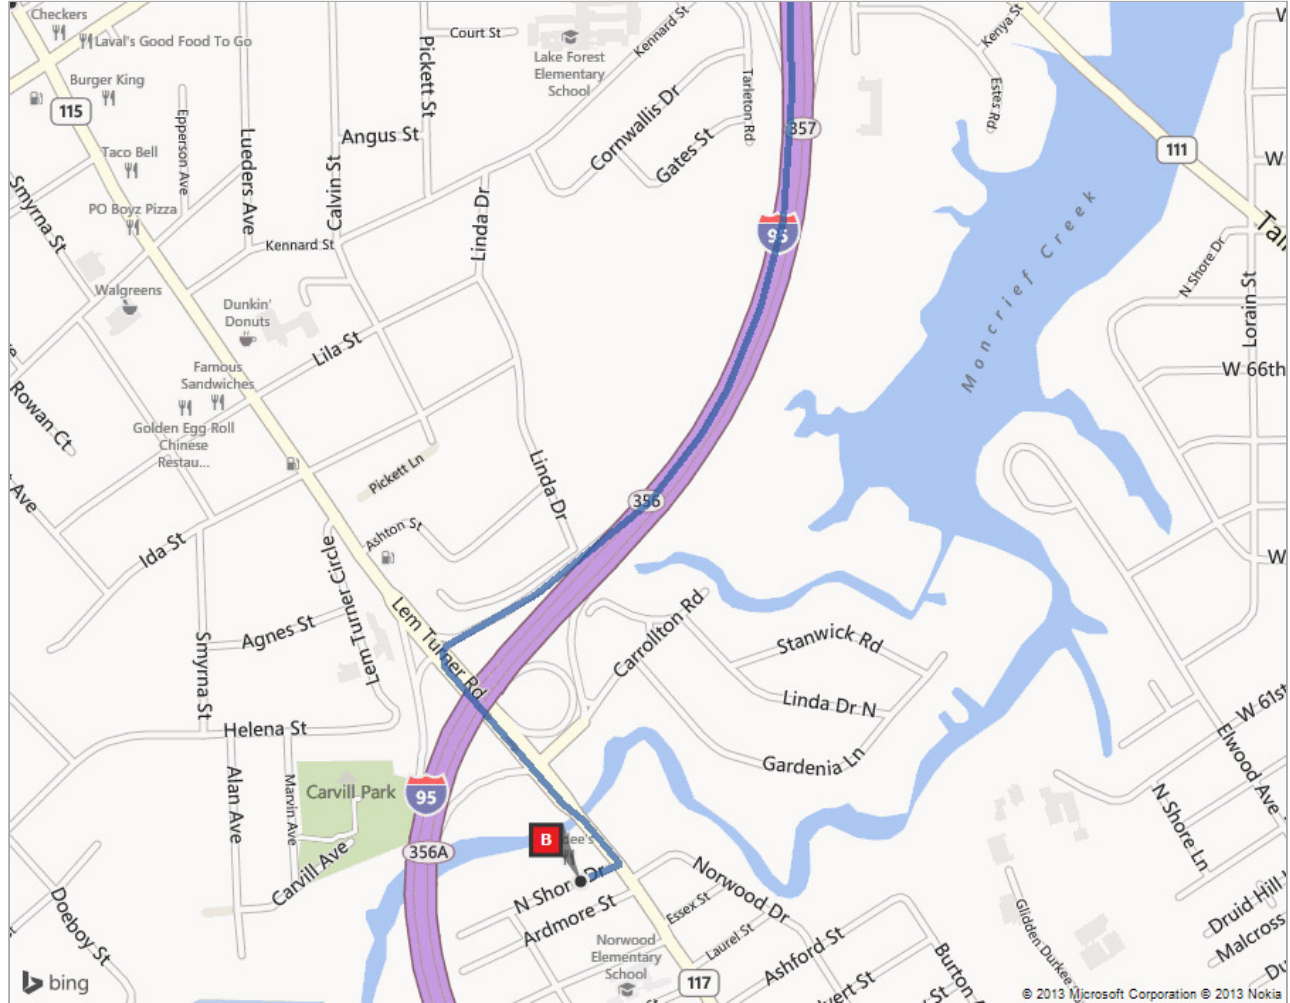

A the north (on I-95 S)

B 932 N Shore Dr, Jacksonville, FL 32208

Route: 1.5 mi, 3 min

My Notes

On the go? Use **m.bing.com** to find maps, directions, businesses, and more

A	the north (on I-95 S)	A-B: 1.5 mi 3 min
	1. Depart I-95 S	1.0 mi
	2. At exit 356 , take ramp right for SR-115 toward Norwood Ave	0.2 mi
	3. Turn left onto SR-117 S / Lem Turner Rd	0.2 mi
	4. Keep straight onto SR-117 / Lem Turner Rd	325 ft
	5. Turn right onto N Shore Dr	200 ft
B	6. Arrive at 932 N Shore Dr, Jacksonville, FL 32208 <i>The last intersection is SR-117 / Norwood Ave</i> <i>If you reach Avalon St, you've gone too far</i>	

These directions are subject to the Microsoft®: Service Agreement and for informational purposes only. No guarantee is made regarding their completeness or accuracy. Construction projects, traffic, or other events may cause actual conditions to differ from these results. Map and traffic data © 2010 NAVTEQ™.

Route: 1.5 mi, 3 min

This was your map view in the browser window.

A: the north (on I-95 S)

B: 932 N Shore Dr, Jacksonville, FL 32208