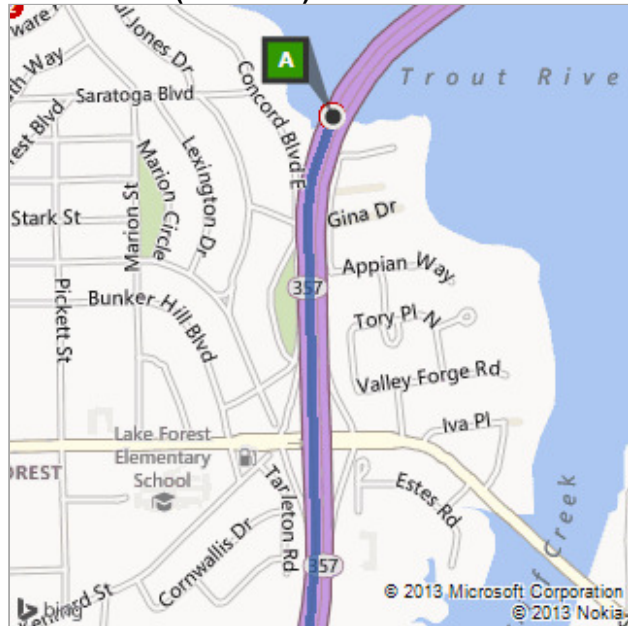

A the north (on I-95 S)

B 932 N Shore Dr, Jacksonville, FL 32208

Route: 1.5 mi, 3 min

My Notes

On the go? Use **m.bing.com** to find maps, directions, businesses, and more

A	the north (on I-95 S)	A-B: 1.5 mi 3 min
	1. Depart I-95 S	1.0 mi
	2. At exit 356 , take ramp right for SR-115 toward Norwood Ave	0.2 mi
	3. Turn left onto SR-117 S / Lem Turner Rd	0.2 mi
	4. Keep straight onto SR-117 / Lem Turner Rd	325 ft
	5. Turn right onto N Shore Dr	200 ft
B	6. Arrive at 932 N Shore Dr, Jacksonville, FL 32208 <i>The last intersection is SR-117 / Norwood Ave</i> <i>If you reach Avalon St, you've gone too far</i>	

These directions are subject to the Microsoft®: Service Agreement and for informational purposes only. No guarantee is made regarding their completeness or accuracy. Construction projects, traffic, or other events may cause actual conditions to differ from these results. Map and traffic data © 2010 NAVTEQ™.

Route: 1.5 mi, 3 min

This was your map view in the browser window.

A: the north (on I-95 S)

B: 932 N Shore Dr, Jacksonville, FL 32208