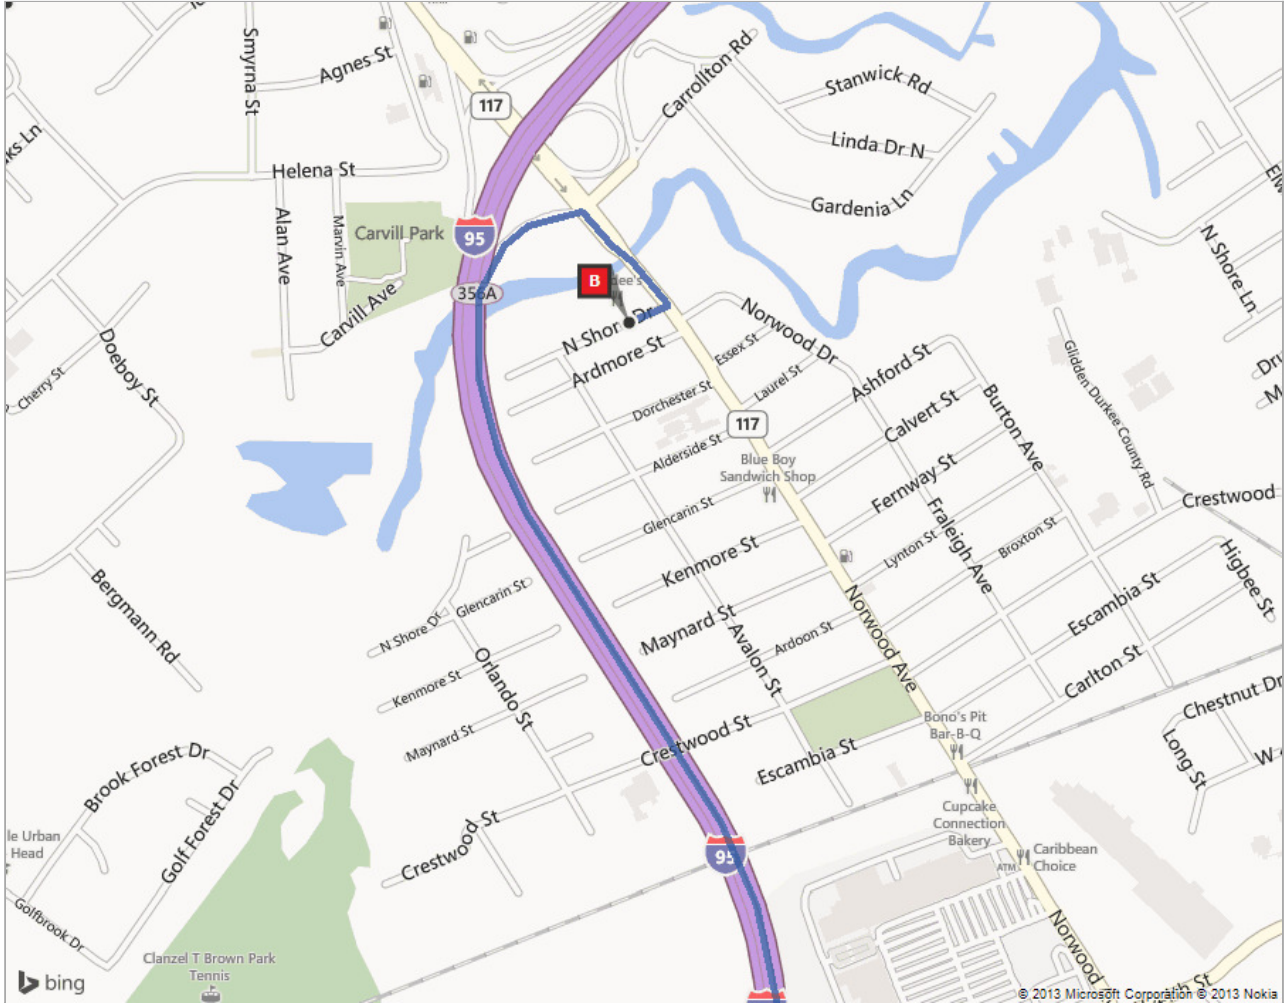

bing Maps

A the south (on I-95 N)

B 932 N Shore Dr, Jacksonville, FL 32208

Route: 5.1 mi, 6 min

My Notes

On the go? Use **m.bing.com** to find maps, directions, businesses, and more

A	the south (on I-95 N)	A-B: 5.1 mi 6 min
	1. Depart I-95 N	4.8 mi
	2. At exit 356A , take ramp right for SR-117 South toward Norwood Ave.	0.1 mi
	3. Bear right onto SR-117 S / Lem Turner Rd , and then keep straight onto SR-117 / Lem Turner Rd	0.1 mi
	4. Turn right onto N Shore Dr	200 ft
B	5. Arrive at 932 N Shore Dr, Jacksonville, FL 32208 <i>The last intersection is SR-117 / Norwood Ave</i> <i>If you reach Avalon St, you've gone too far</i>	

These directions are subject to the Microsoft®: Service Agreement and for informational purposes only. No guarantee is made regarding their completeness or accuracy. Construction projects, traffic, or other events may cause actual conditions to differ from these results. Map and traffic data © 2010 NAVTEQ™.

Route: 5.1 mi, 6 min

This was your map view in the browser window.

A: the south (on I-95 N)

B: 932 N Shore Dr, Jacksonville, FL 32208