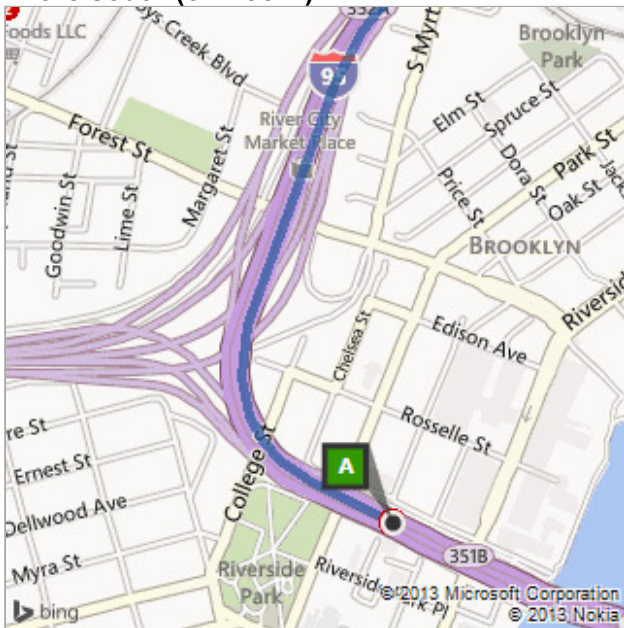

bing Maps

A the south (on I-95 N)

B 932 N Shore Dr, Jacksonville, FL 32208

Route: 5.1 mi, 6 min

My Notes

On the go? Use **m.bing.com** to find maps, directions, businesses, and more

A	the south (on I-95 N)	A-B: 5.1 mi 6 min
	1. Depart I-95 N	4.8 mi
	2. At exit 356A , take ramp right for SR-117 South toward Norwood Ave.	0.1 mi
	3. Bear right onto SR-117 S / Lem Turner Rd , and then keep straight onto SR-117 / Lem Turner Rd	0.1 mi
	4. Turn right onto N Shore Dr	200 ft
B	5. Arrive at 932 N Shore Dr, Jacksonville, FL 32208 <i>The last intersection is SR-117 / Norwood Ave</i> <i>If you reach Avalon St, you've gone too far</i>	

These directions are subject to the Microsoft®: Service Agreement and for informational purposes only. No guarantee is made regarding their completeness or accuracy. Construction projects, traffic, or other events may cause actual conditions to differ from these results. Map and traffic data © 2010 NAVTEQ™.

Route: 5.1 mi, 6 min

This was your map view in the browser window.

A: the south (on I-95 N)

B: 932 N Shore Dr, Jacksonville, FL 32208